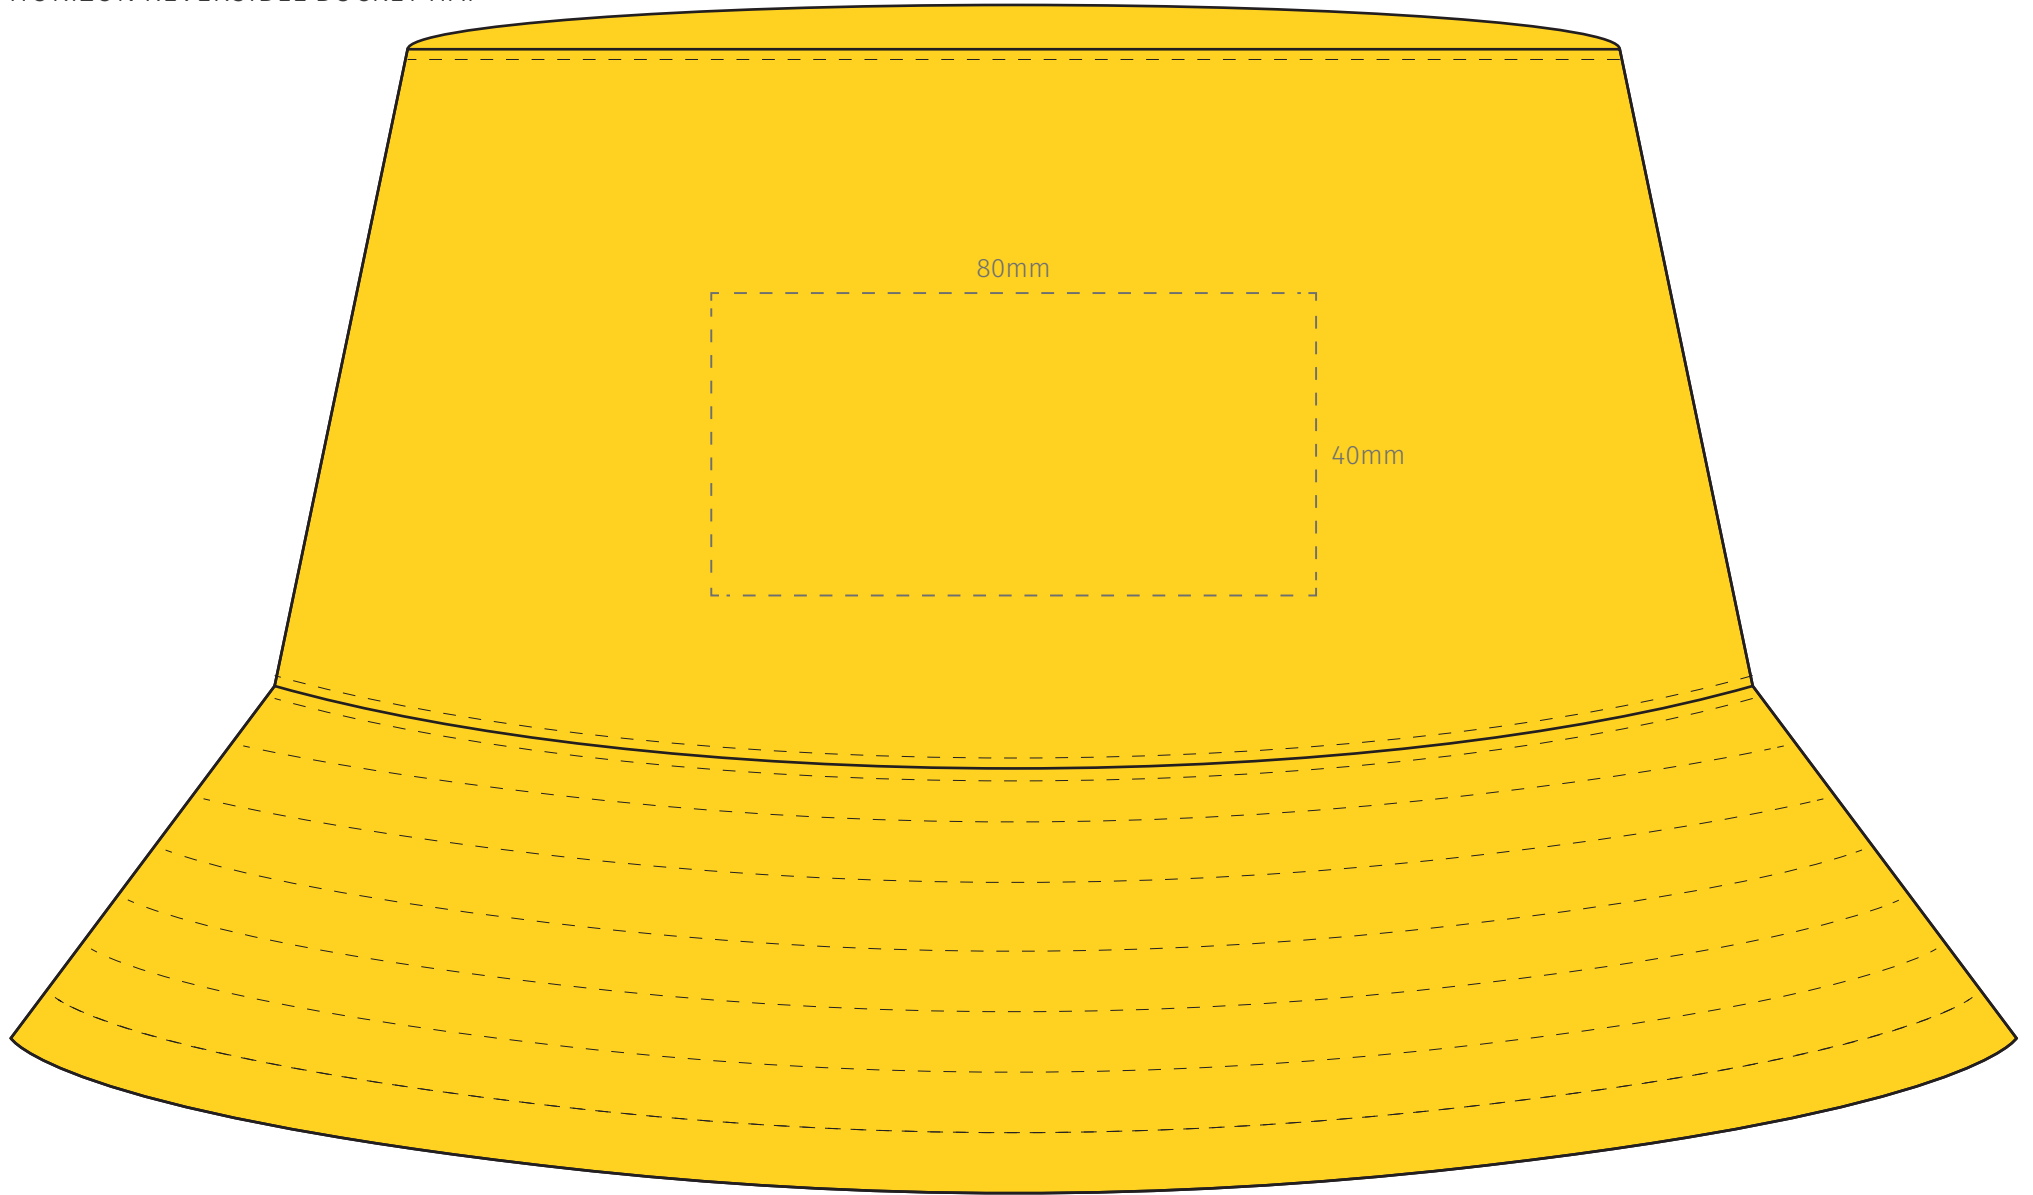

TEMPLATE:

■ HORIZON REVERSIBLE BUCKET HAT

Item shown at 100% actual size when viewed on A4 paper

BRANDING - Supacolour or Screenprint

Max branding area 80 x 40mm

TEMPLATE:
■ HORIZON REVERSIBLE BUCKET HAT

Item shown at 100% actual size when viewed on A4 paper

BRANDING - Supacolour or Screenprint

Max branding area 80 x 40mm