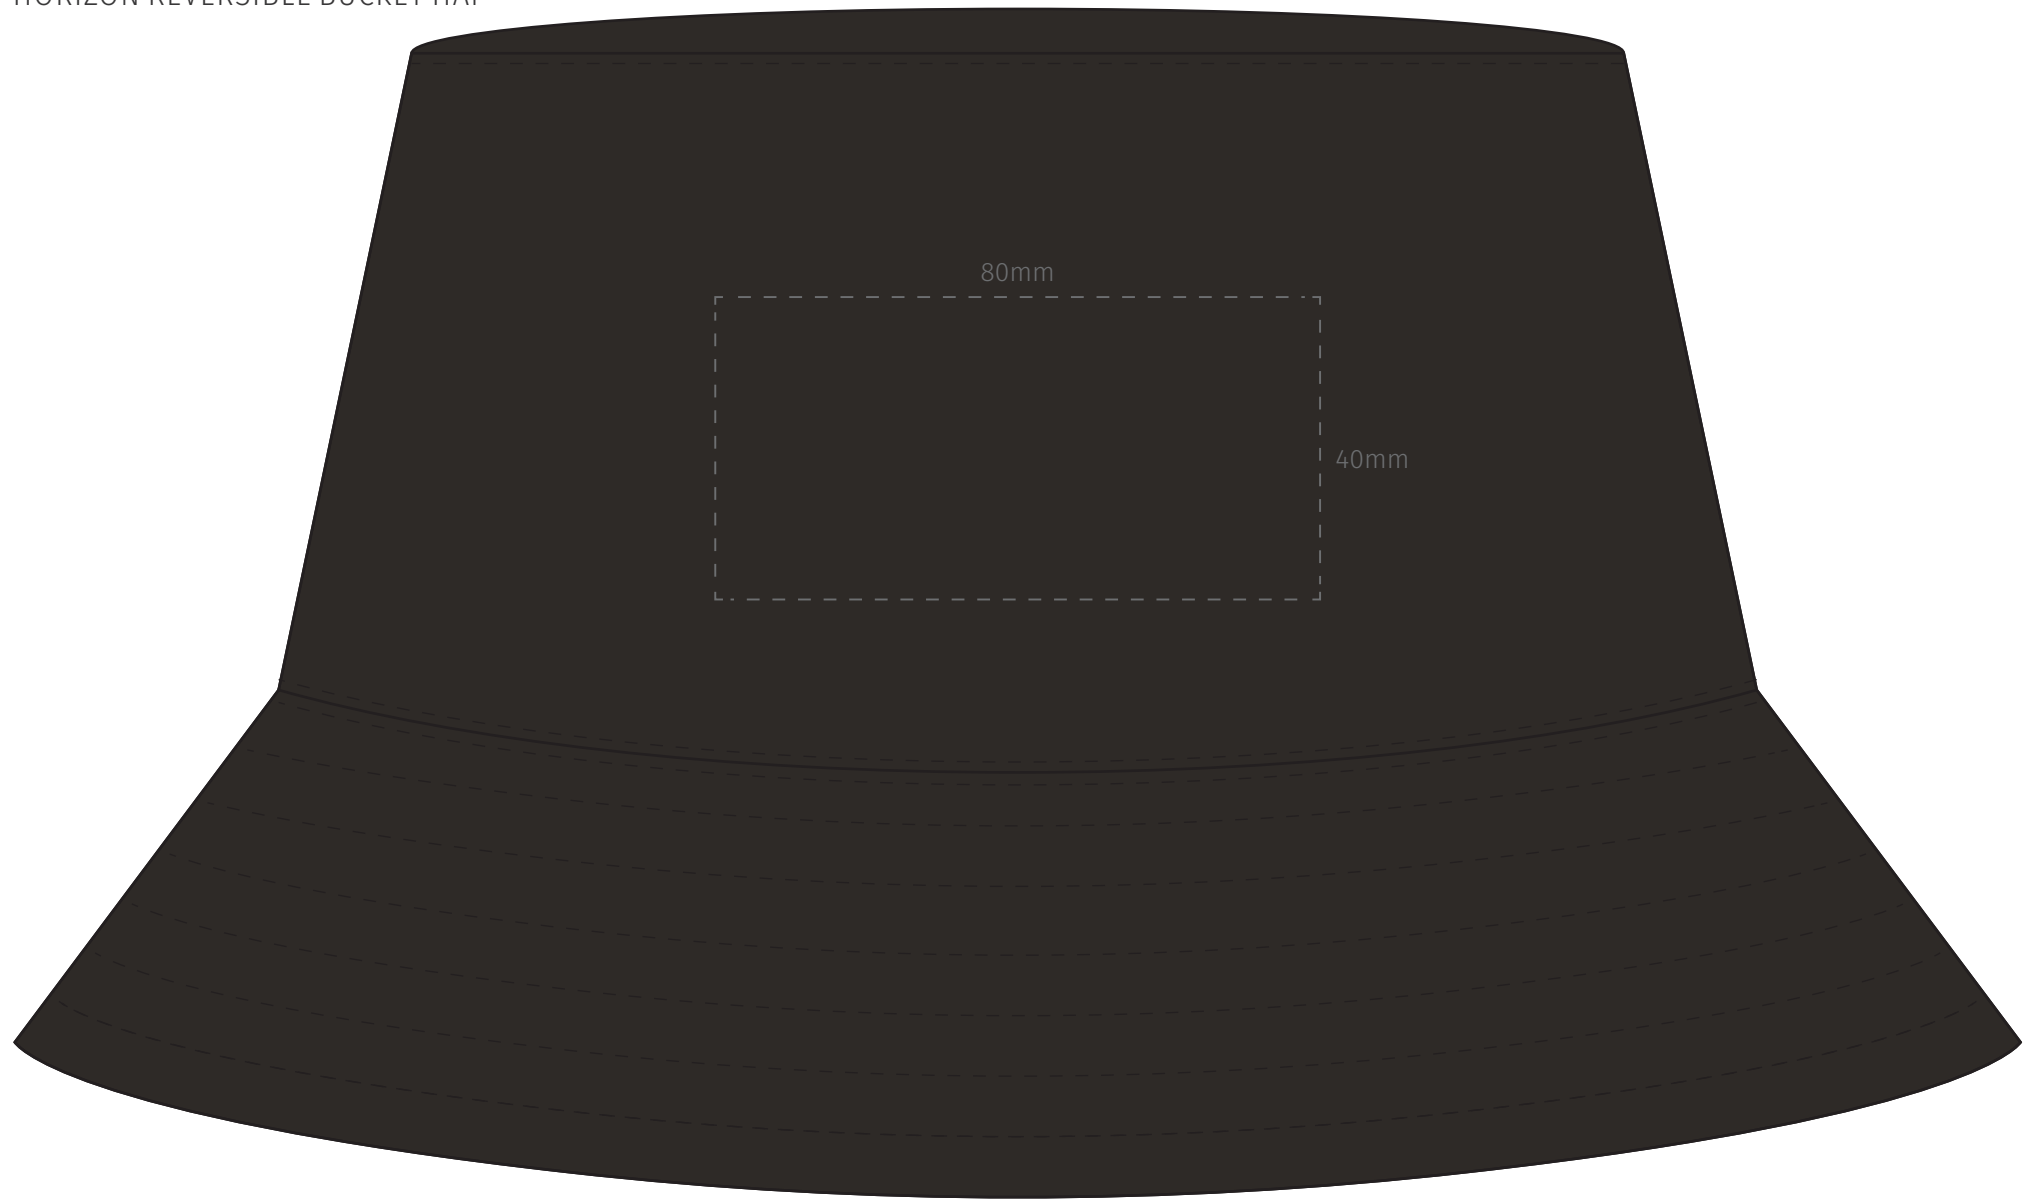

TEMPLATE:

■ HORIZON REVERSIBLE BUCKET HAT

Item shown at 100% actual size when viewed on A4 paper

BRANDING - Supacolour or Screenprint

Max branding area 80 x 40mm

TEMPLATE:
■ HORIZON REVERSIBLE BUCKET HAT

Item shown at 100% actual size when viewed on A4 paper

BRANDING - Supacolour or Screenprint

Max branding area 80 x 40mm